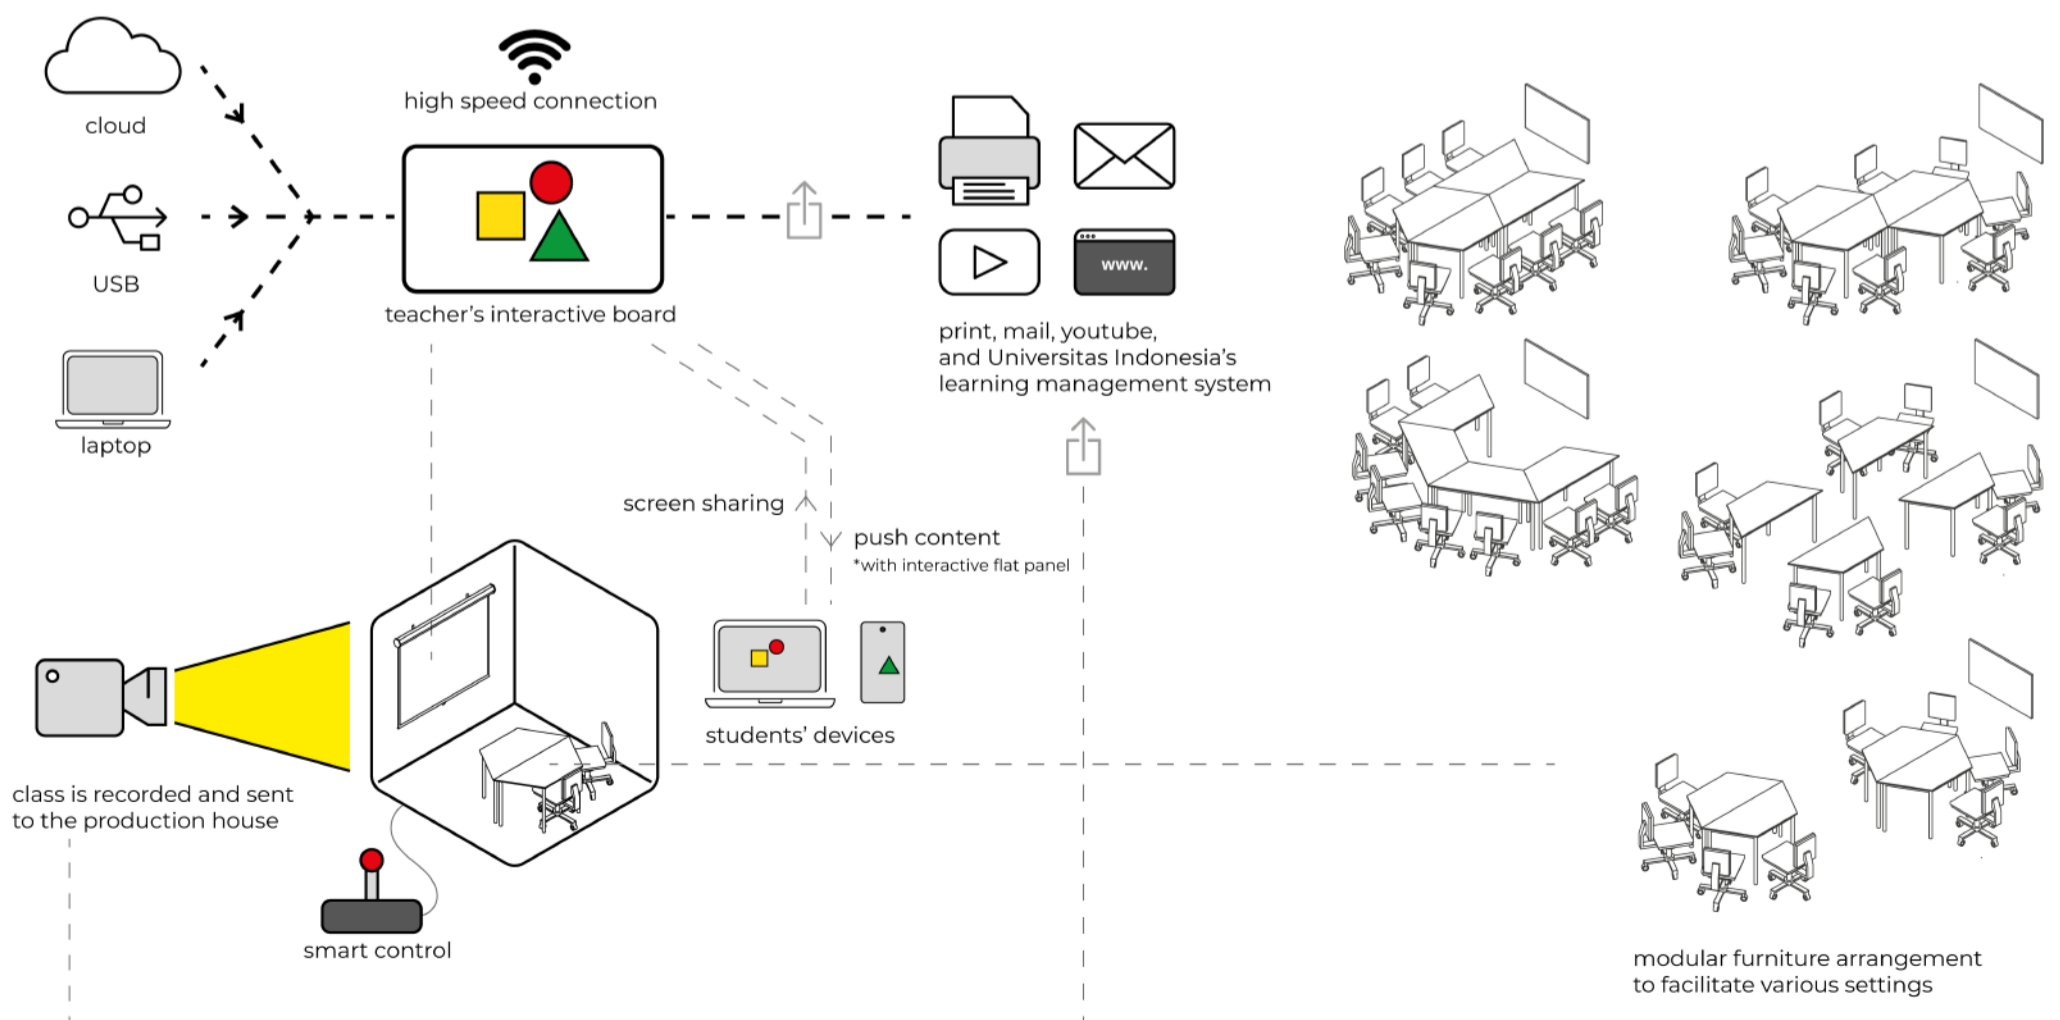

SMART CLASSROOM KAPAL API

Smart classroom is a technology-based class system with a goal to improve the quality of academic achievements. The classroom supports student-centred learning principle by actively engaging with the advancement of technology.

Universitas Indonesia—the Faculty of Engineering in particular—responds the above challenge by providing SMART CLASSROOM KAPAL API, where learning activities are enhanced through the utilisation of recent technologies. Such learning support, which has been adopted in various leading universities around the world, will mark Universitas Indonesia's commitment to provide the cutting-edge education.

THE SYSTEM APPLIED IN THE CLASSROOM

A COMMITMENT TO PROVIDE
THE CUTTING-EDGE ENGINEERING EDUCATION

SMART CLASSROOM KAPAL API
FACULTY OF ENGINEERING UNIVERSITAS INDONESIA