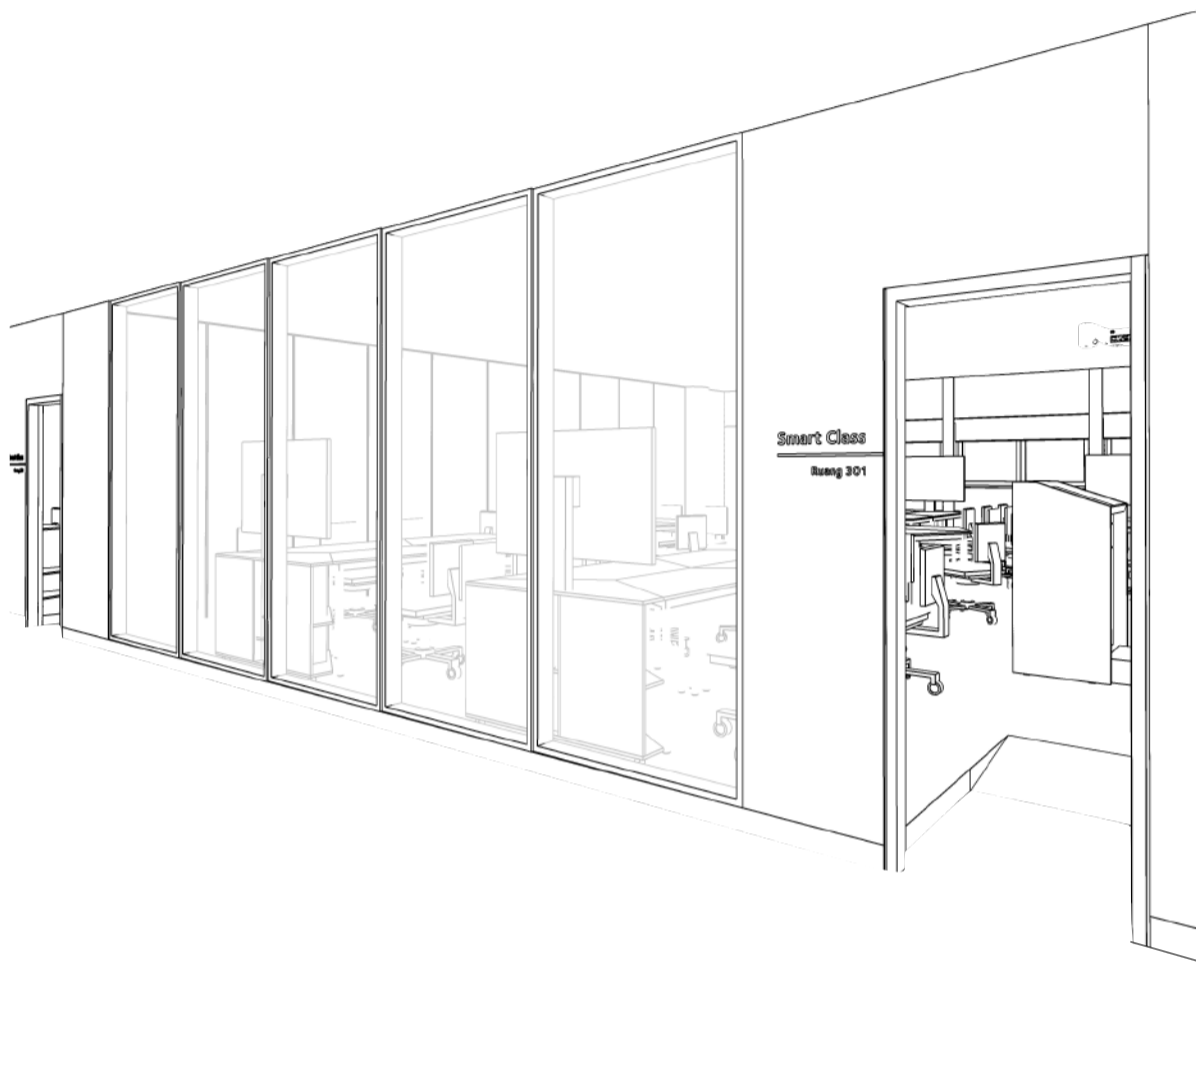

SMART CLASSROOM KAPAL API

Smart classroom is a technology-based class system with a goal to improve the quality of academic achievements. The classroom supports student-centred learning principle by actively engaging with the advancement of technology.

Universitas Indonesia—the Faculty of Engineering in particular—responds the above challenge by providing SMART CLASSROOM KAPAL API, where learning activities are enhanced through the utilisation of recent technologies. Such learning support, which has been adopted in various leading universities around the world, will mark Universitas Indonesia's commitment to provide the cutting-edge education.

THE SYSTEM APPLIED IN THE CLASSROOM

A COMMITMENT TO PROVIDE
THE CUTTING-EDGE ENGINEERING EDUCATION

SMART CLASSROOM KAPAL API
FACULTY OF ENGINEERING UNIVERSITAS INDONESIA